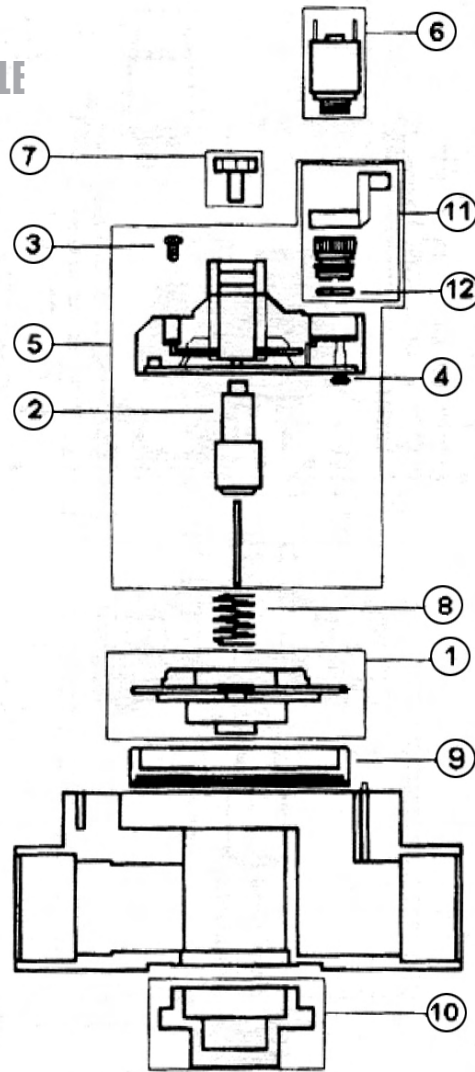

VALVES

200B SERIES ELECTRIC GLOBE/ANGLE

MODEL NUMBERS:

- 214B
- 216B
- 217B

REF.#	DESCRIPTION	214B	216B	217B
		PART NUMBERS	PART NUMBERS	PART NUMBERS
1	Diaphragm Assembly	539001	114401-H	114601-H
2	Flow Shaft Assembly	100230	113401	113401
3	External Bleed Screw	100229	100229	100229
4	O-Ring	121001	121001	121001
5	Cover Assembly (Bonnet)	R152101	R216101	R218401
6	Solenoid Assembly, 24 VAC, 60 Hz	R811-24VACG	R811-24VACG	R811-24VACG
6	Solenoid Assembly, 24 VAC, 50 Hz	588403	588403	588403
7	Flow Adjustment Handle	R8359601	100322-H	100322-H
8	Spring	R153201	113801-H	114001
9	Divider	100237-H	115001-H	120601
10	Inlet Plug & O-Ring, NPT	112801-H	122301	122501
11	Internal Manual Bleed Assembly	R606902	R606902	R606902
12	O-Ring	R1631	R1631	R1631