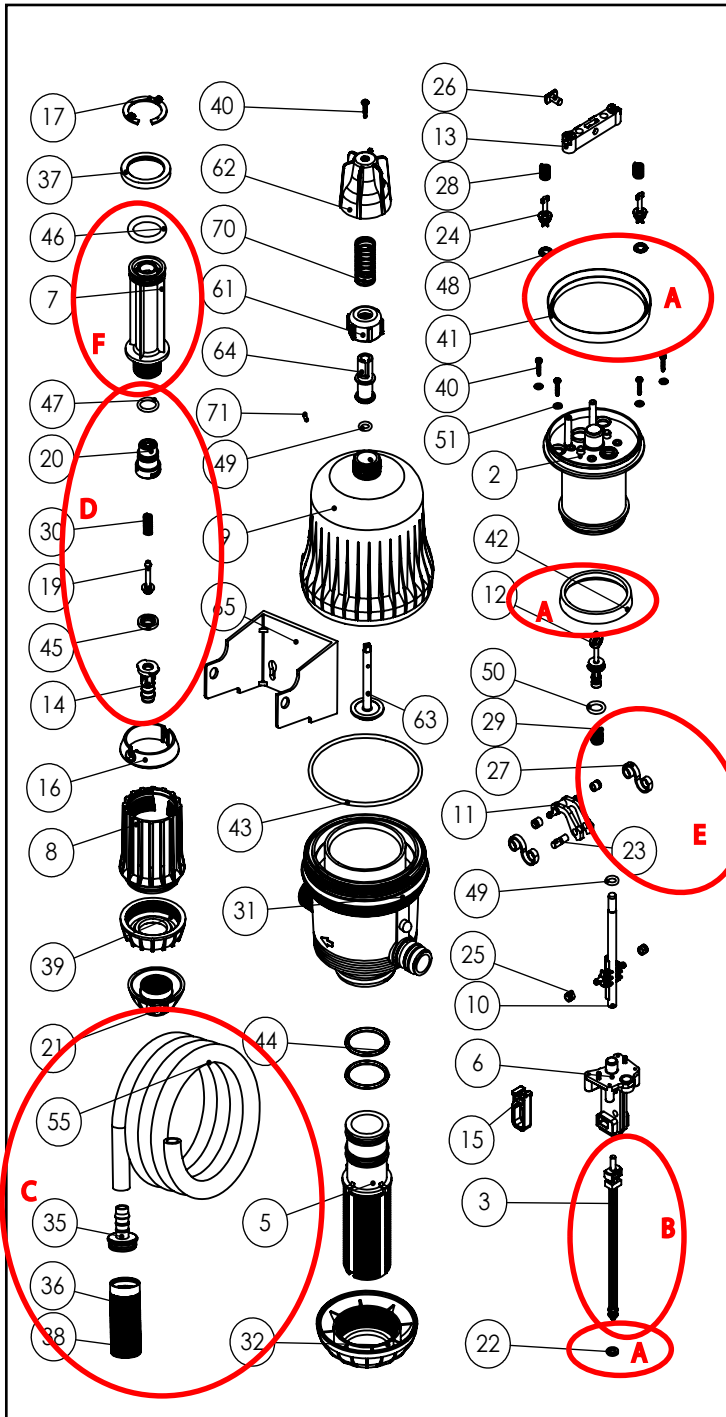

14.CW.05 0.5% - 5%

NO	DESCRIPTION	PART #
A	LIP SEAL KIT	36300000001
B	BAR PISTON KIT	36300000003
C	SUCTION TUBE KIT	36000000021
D	CHECK VALVE	36000000128
E	MCHANISM SPRING KIT	36000000191
F	SUCTION CYLINDER KIT	36300000005
ENGINE REPAIR KIT		36300000006