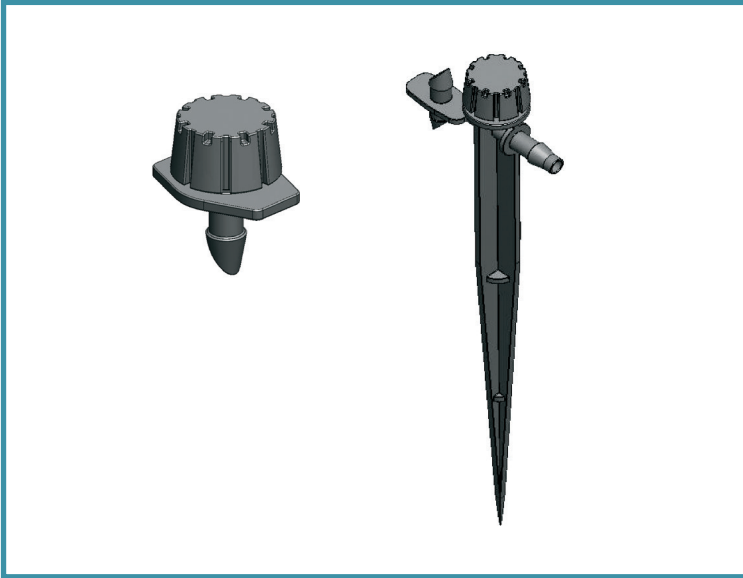

ZEBRA™ ADJUSTABLE EMITTERS

For more info visit our website www.tempoinc.com

Features:

- Adjustable emitters with flow rates from 0 to 31.0 gph.
- Available in stream, vortex fan or umbrella bubbler spray patterns.
- Stream emitters are available in 5-stream 180° or 8-stream 360° spray patterns.
- Available with barbed or threaded inlets or on a 6" stake.
- Staked version includes additional 1/4" connector.
- Flow can be adjusted by rotating dial.
- Can be taken apart for easy cleaning.
- Can be shut off when not in use.
- UV stabilized to protect against sun degradation.
- 1/4" barbed inlet (fits 0.160" to 0.170" ID tubing).

Part No.	Description	Color Code	Inlet	Max Pressure
EZB360	360° 8-Stream Adjustable Emitter w/ Barbed Inlet	Black	1/4" barb	30 psi
EZT360	360° 8-Stream Adjustable Emitter w/ Threaded Inlet	Black	1/4" barb	30 psi
EZS360	360° 8-Stream Adjustable Emitter on 6" Stake	Black	1/4" barb	30 psi
EZB180	180° 5-Stream Adjustable Emitter w/ Barbed Inlet	Black	1/4" barb	30 psi
EZT180	180° 5-Stream Adjustable Emitter w/ Threaded Inlet	Black	1/4" barb	30 psi
EZS180	180° 5-Stream Adjustable Emitter on 6" Stake	Black	1/4" barb	30 psi
EZBFAN	Fan Spray Adjustable Emitter w/ Barbed Inlet	Black	1/4" barb	40 psi
EZTFAN	Fan Spray Adjustable Emitter w/ Threaded Inlet	Black	1/4" barb	40 psi
EZSFAN	Fan Spray Adjustable Emitter on 6" Stake	Black	1/4" barb	40 psi
EZBBUB	Adjustable Umbrella Bubbler w/ Barbed Inlet	Black	1/4" barb	30 psi
EZTBUB	Adjustable Umbrella Bubbler w/ Threaded Inlet	Black	1/4" barb	30 psi
EZSBUB	Adjustable Umbrella Bubbler on 6" Stake	Black	1/4" barb	30 psi