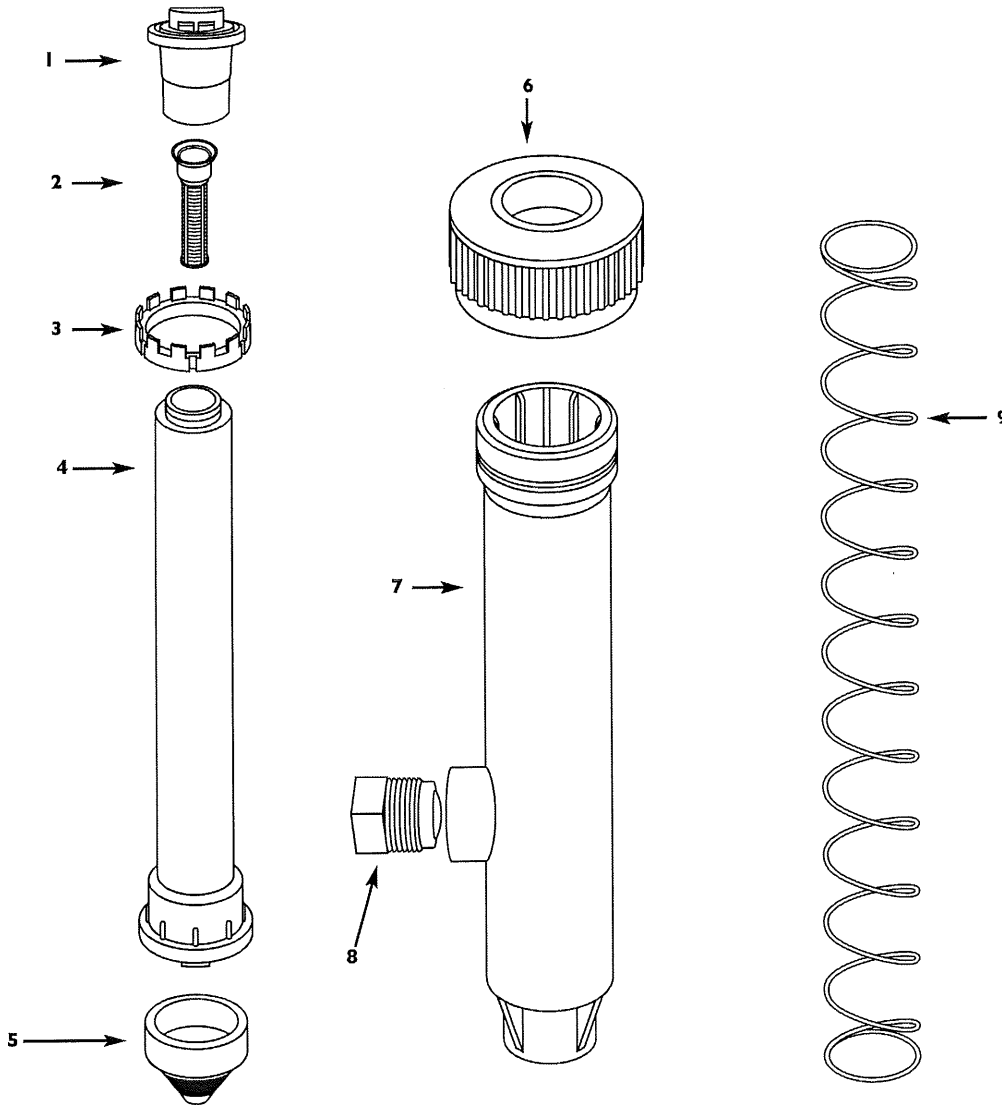

SPRAYS

63X Series, 6300 Series

Item Nos.	Part No.	Description	Item Nos.	Part No.	Description
1	77655	Pull Up Tool (10)	5	77421	Anti Drain Valve 63X
2	77587	Fixed Spray Filter Kit	6	77662	Cap and Seal Assembly 6300, 63X
2	77602	Multi Arc Filter Kit (25)	7	77663	Case 6302, 63X-02
3	77656	Friction Collar 6302,6304,6306, 6312, 63XA-02, 63XA-04, 63XA-06	7	77591	Case 6304, 63X-04
3	77657	Friction Collar 6312, 63XA-12,	7	77665	Case 6306,63X-06
4	77658	Piston Riser 2.5" 6302, 63XA-02	7	77666	Case 6312, 63X-12
4	77659	Piston Riser 4" 6304, 63XA-04	8	77667	Plug 6312, 63X-12
4	77660	Piston Riser 6" 6306, 63XA-06	9	77668	Compression Spring 6302, 63X-02
4	77661	Piston Riser 12" 6312, 63XA-12	9	77669	Compression Spring 6304, 63X-04
5	6319	Anti Drain Valve	9	77670	Compression Spring 6306, 63X-06
5	6319R	For Use With 6304 Made in 2008 or later	9	77671	Compression Spring 6312, 63X-12