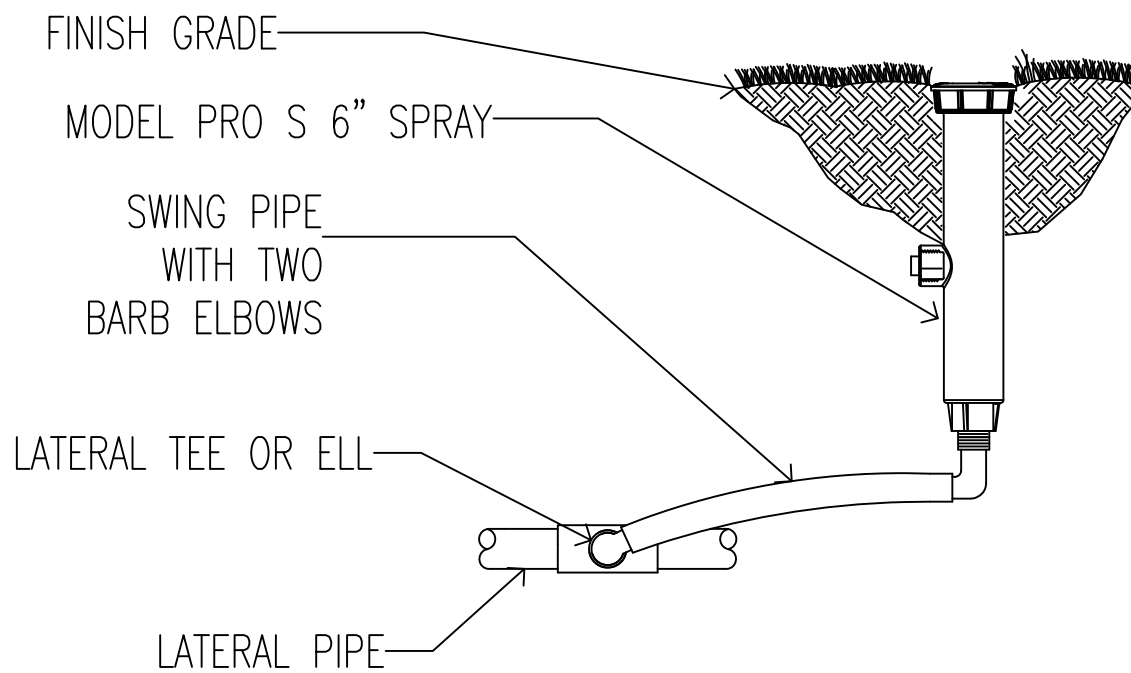

PRO S SPRAY: 2", 3" AND 4"

IRRIGATION INSTALLATION DETAIL

PRO S SPRAY: 6" BOTTOM INSTALLATION

IRRIGATION INSTALLATION DETAIL

PRO S SPRAY: 6" SIDE INSTALLATION

IRRIGATION INSTALLATION DETAIL

PRO S SPRAY: 12" BOTTOM INSTALLATION

IRRIGATION INSTALLATION DETAIL

PRO S SPRAY: 12" SIDE INSTALLATION

IRRIGATION INSTALLATION DETAIL