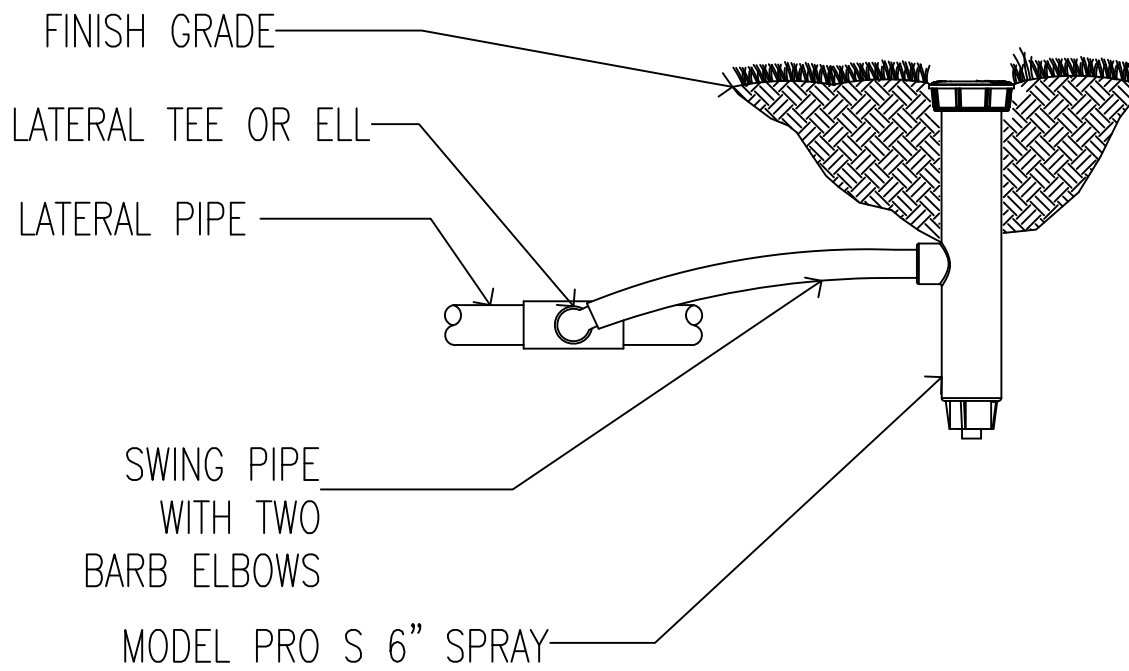

PRO S SPRAY: 2", 3" AND 4"

IRRIGATION INSTALLATION DETAIL

PRO S SPRAY: 6" BOTTOM INSTALLATION

IRRIGATION INSTALLATION DETAIL

PRO S SPRAY: 6" SIDE INSTALLATION

IRRIGATION INSTALLATION DETAIL

PRO S SPRAY: 12" BOTTOM INSTALLATION

IRRIGATION INSTALLATION DETAIL

PRO S SPRAY: 12" SIDE INSTALLATION

IRRIGATION INSTALLATION DETAIL