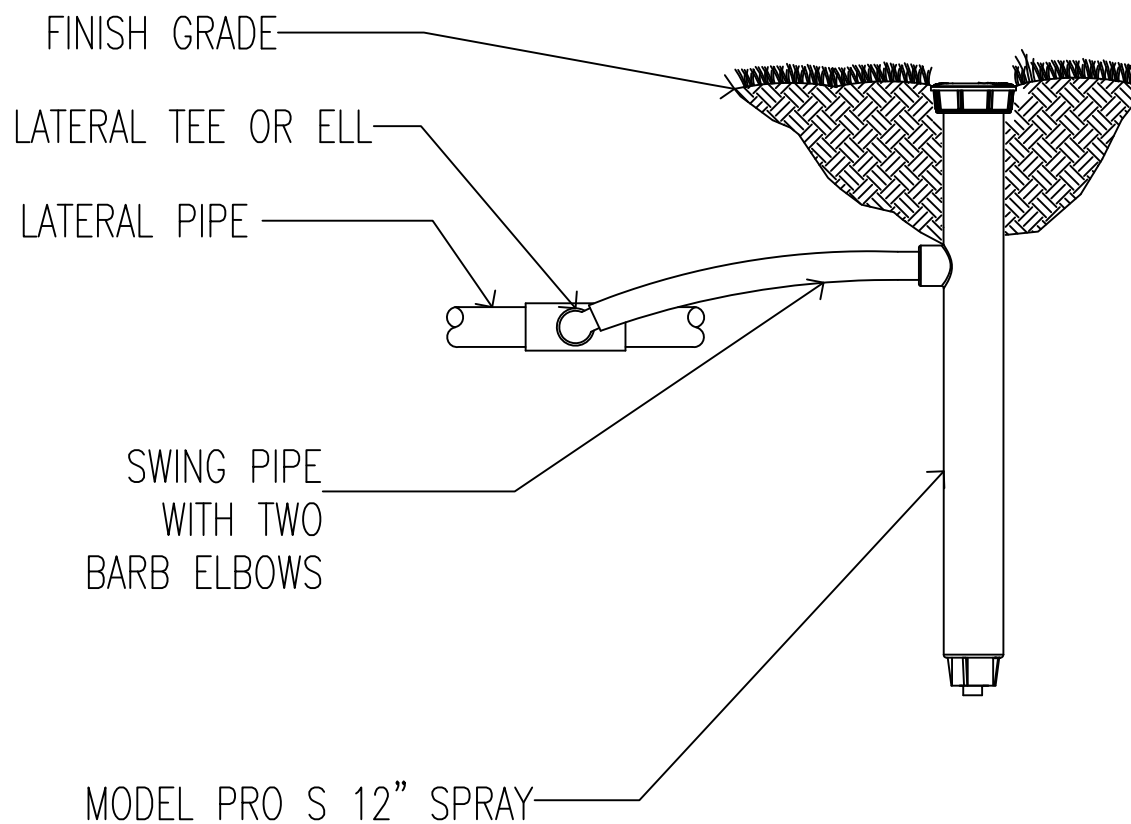

PRO S SPRAY: 2", 3" AND 4"

IRRIGATION INSTALLATION DETAIL

PRO S SPRAY: 6" BOTTOM INSTALLATION

IRRIGATION INSTALLATION DETAIL

PRO S SPRAY: 6" SIDE INSTALLATION

IRRIGATION INSTALLATION DETAIL

PRO S SPRAY: 12" BOTTOM INSTALLATION

IRRIGATION INSTALLATION DETAIL

PRO S SPRAY: 12" SIDE INSTALLATION

IRRIGATION INSTALLATION DETAIL