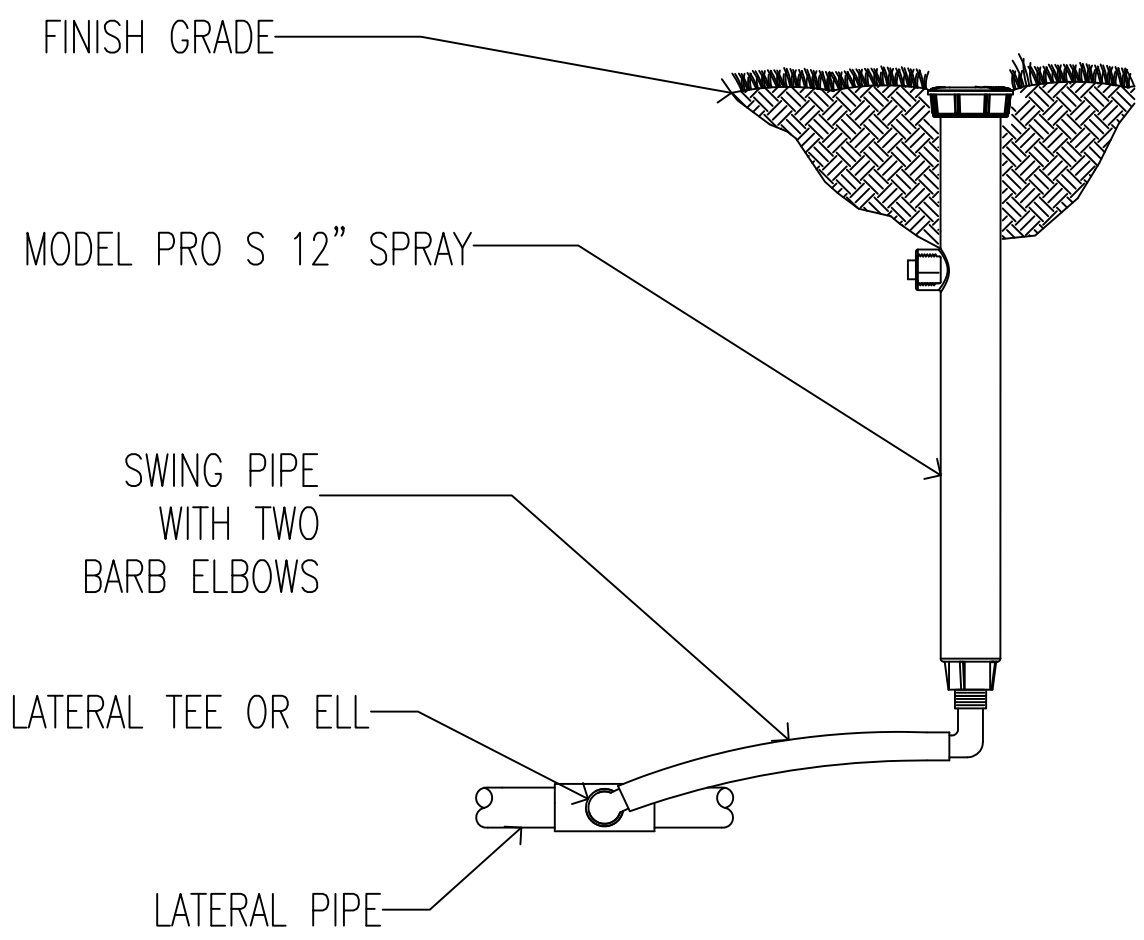

PRO S SPRAY: 2", 3" AND 4"

IRRIGATION INSTALLATION DETAIL

PRO S SPRAY: 6" BOTTOM INSTALLATION

IRRIGATION INSTALLATION DETAIL

PRO S SPRAY: 6" SIDE INSTALLATION

IRRIGATION INSTALLATION DETAIL

PRO S SPRAY: 12" BOTTOM INSTALLATION

IRRIGATION INSTALLATION DETAIL

PRO S SPRAY: 12" SIDE INSTALLATION

IRRIGATION INSTALLATION DETAIL