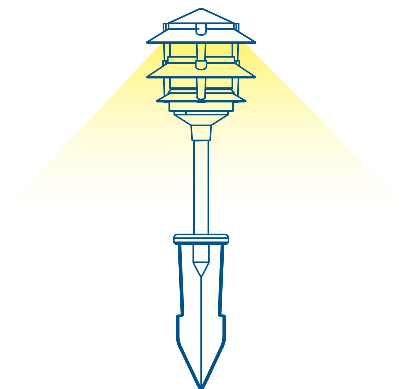

Dimensions

Light Direction