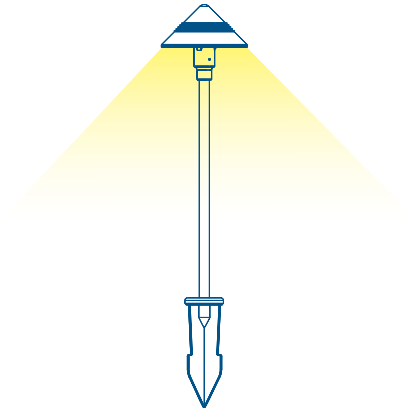

Dimensions

Light Direction