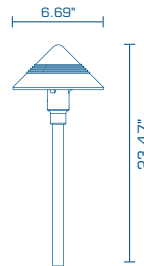

### SPECIFICATIONS

- Part Numbers: 06701, 06703
- Material: Aluminum
- Finish: Black or Textured Bronze
- Power Usage: 3 Watts
- 12v LED Light
- Mounting Stake Included
- Expected Life: 50,000 hrs
- 5 Year Warranty

### Dimensions