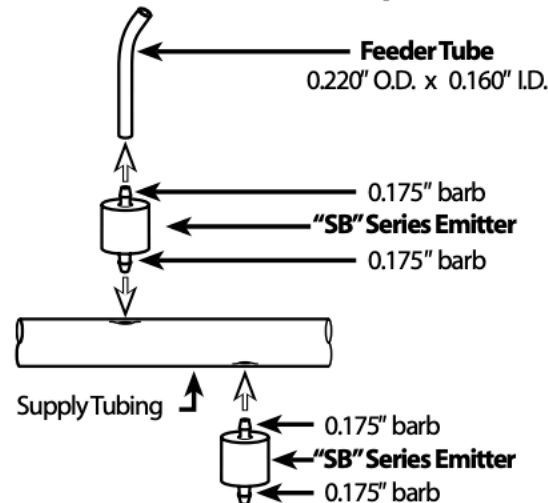

NonStop[®] Drip Emitters

SB Series

- Single outlet.
- 0.175" O.D. inlet/outlet barb connections on opposite ends. Either can be used as outlet.
- Accessories: riser or feeder tubing for extending the emitter away from the water supply. See the illustration, below.

Connection/Extension Options

Stock No	Model No.	Nominal Flow*
6120	SB-06 (Green Insert)	0.6 GPH (2.3 LPH)
6121	SB-10 (Blue Insert)	1.0 GPH (3.8 LPH)
6123	SB-20 (Red Insert)	2.0 GPH (7.6 LPH)
6124	SB-30 (Yellow Insert)	3.0 GPH (11.4 LPH)

* Nominal Flow @ 20 PSI