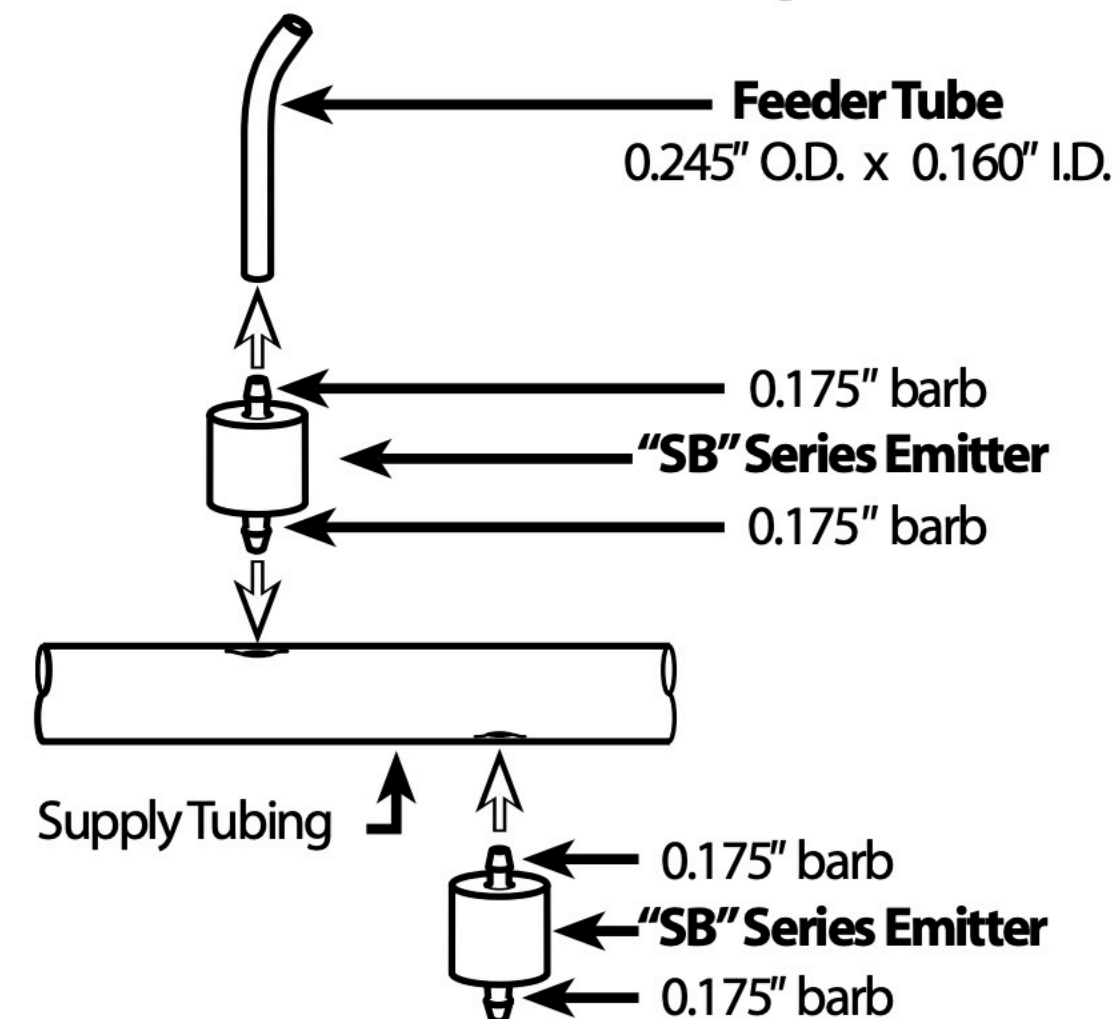

NonStop[®] Drip Emitters

SB Series

- Single outlet.
- 0.175" O.D. inlet/outlet barb connections on opposite ends. Either can be used as outlet.
- Accessories: riser or feeder tubing for extending the emitter away from the water supply. See the illustration, below.

Connection / Extension Options

Stock No	Model No.	Nominal Flow*
6119	SB-03 (Black Insert)	0.3 GPH (1.1 LPH)
6120	SB-06 (Green Insert)	0.6 GPH (2.3 LPH)
6121	SB-10 (Blue Insert)	1.0 GPH (3.8 LPH)
6123	SB-20 (Red Insert)	2.0 GPH (7.6 LPH)
6124	SB-30 (Yellow Insert)	3.0 GPH (11.4 LPH)

* Nominal Flow @ 20 PSI